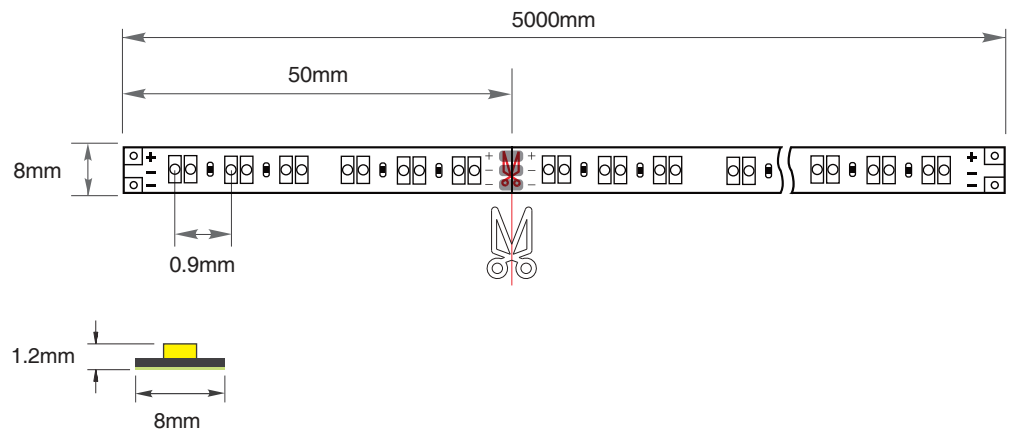

LED STRIP LIGHTING

SA W-Strip LED 2in1 CCT

Features

- INDOOR use only
- 2 Colours in 1 LED - Warm white and Pure white (Dual white colour)
- Cuttable Length 50mm
- Dimmer Compatibility
- Highest quality genuine 3M adhesive tape backing
- Electronic CCT control supported
- 5 years warranty

Specification

Item Code	Colour	CCT(K)/Wavelength	Luminous Flux(lm)	Efficiency(lm/W)
SA 913GA2	Dual White	2700K-6500K	1680	105

Technical Characteristics

Power Consumption	16W/M
Voltage	DC24V
Current Dissipation(A)	0.6A
IP Rating	IP20
CRI (Ra)	90+
LED Type	2835 LED
Cuttable Length	50mm
Number of LED	120EA/M (600 LEDs)

Max in series 5 Metre